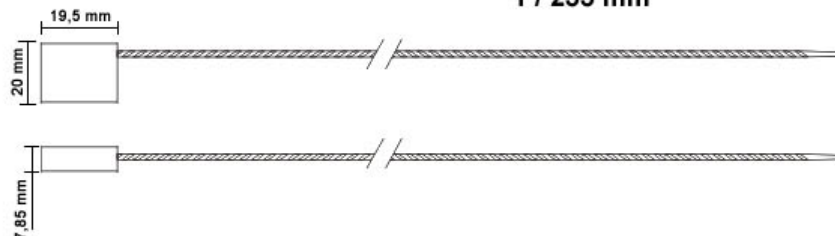

## Security seal HSE 045 1/255mm

### • HSE 045 1 / 255 mm

**Price :**  
**0,4620 Euro**  
**0,4462 Euro**

ALU

100  
KG

RED

ORANGE

#### DESCRIPTION:

- Steel cable seal. Tightness can be adjusted by inserting cable inside lock.
- To maintain best security is advised to tight cable as much as possible
- The end of cable after inserting into lock is disentangling